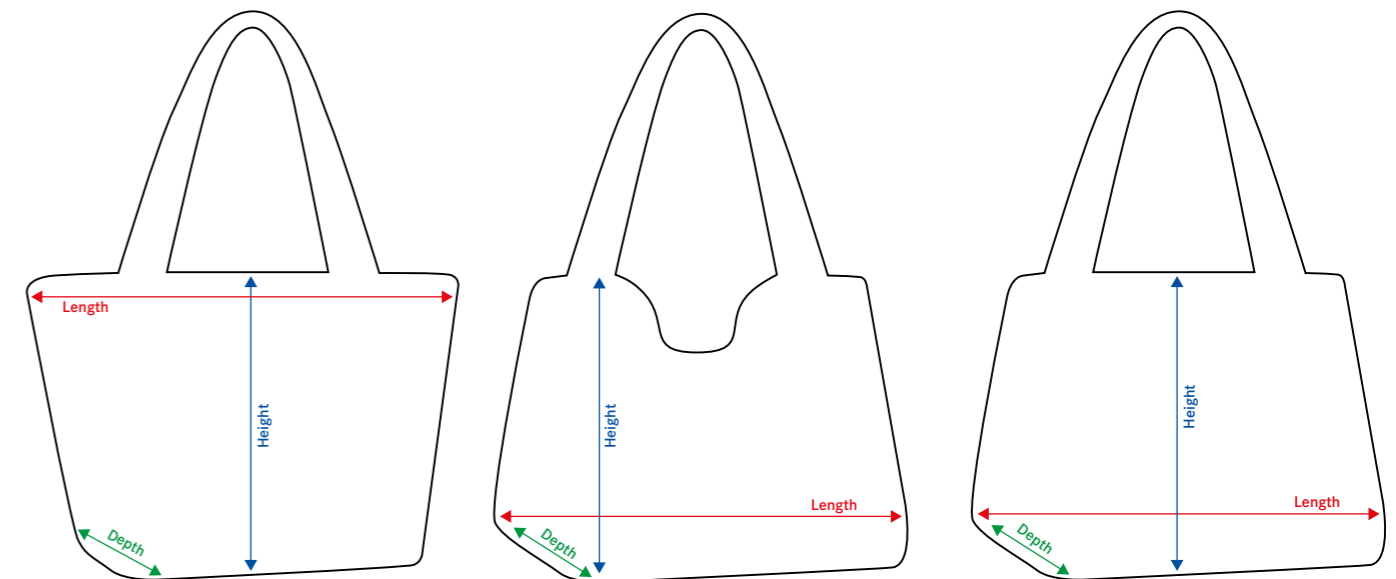

BC-No. 000420 | white
Art-No. 300618 | 12

BC-No. 000423 | nude
Art-No. 300618 | 158

POS MATERIAL

SAMPLE ILLUSTRATION

BC-No. 010134
Art-No. TTD POS 07
Display DIN A4
Size 21 | 29,7 cm

BC-No. 009287
Art-No. TTD POS 04
Banner
Size 90 | 30 cm

BC-No. 009294
Art-No. TTD POS 05
Bag Display
Size 12 | 15 | 40 - 63 cm

MEASUREMENT-SKETCH

LENGTH:
measured at the optical longest part ←→
HEIGHT:
measured at the optical highest part ←→
DEPTH:
measured at the optical deepest part ←→