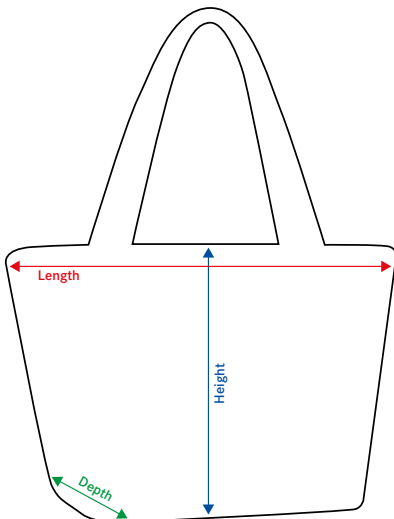

Measurement - Sketch

Length:
measured at the optical longest part