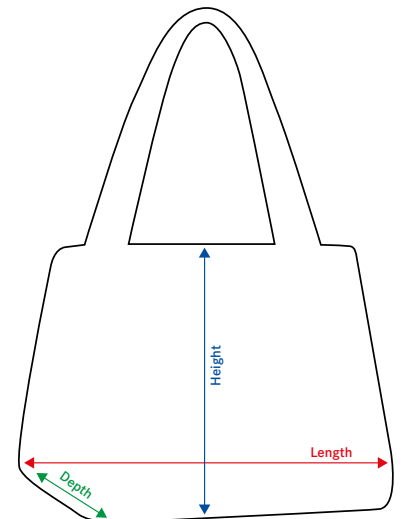

BC-No. 009269  
Art. No. 0893 99 Logo Display  
Size 13,5 | 6,5 | 2 cm

## Measurement - Sketch

**Length:**   
measured at the optical longest part

**Height:**   
measured at the optical highest part

**Depth:**   
measured at the optical deepest part