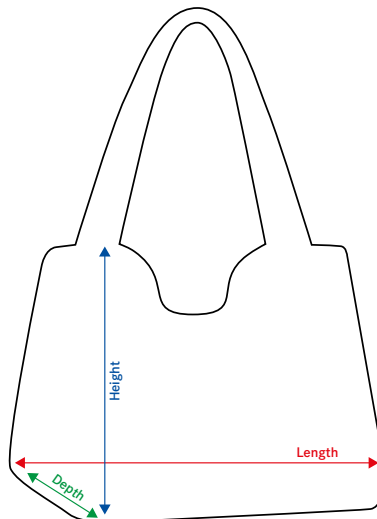

Height:
measured at the optical highest part