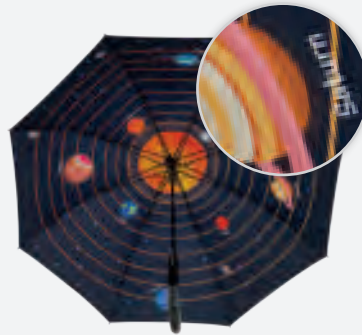

Material | fabric: Pongee

GALAXY

		VE|PU
74015723	Modern Art Long AC	2