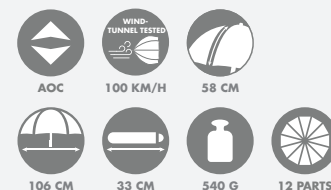

746863DSC
**FIBER MAGIC MAJOR
WITH CASE**

Stabiler Taschenschirm mit großem Dach und edlem Griff, inkl. Case.
Sturdy pocket umbrella with large canopy, elegant handle, inc. case.

Gestell: Alu, Fiberglas-Teilschienen
Frame: Alu, Fiberglass part ribs
Griff: Kunststoff
Handle: Plastic