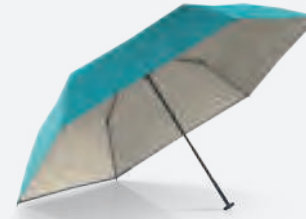

Material | fabric: Polyester Superthin
AQUA BLUE | IVORY

7106301US Zero Ultra Sun UV Schutz VE|PU
2

NOS