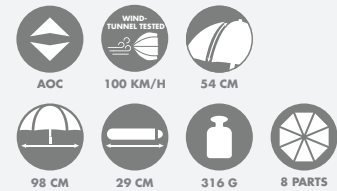

FIBER MAGIC

Stabiler Taschenschirm mit Auf-Zu-Automatik und edlem Griff.

Sturdy pocket umbrella with open-close automation and elegant handle.

Gestell: Stahl, Fiberglas, Alu
Frame: Steel, Fiberglass, Alu

Griff: Kunststoff
Handle: Plastic