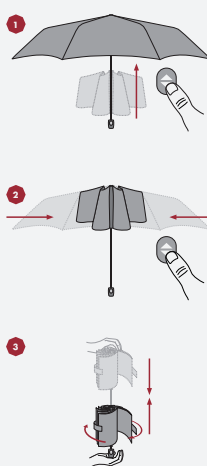

TASCHENSCHIRM POCKET UMBRELLA

VIDEO
VERGLEICH