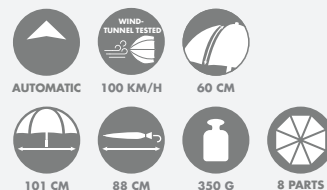

**FIBER
NIZZA TRANSPARENT**

Automatik-Langschirm mit großem transparentem Schirmdach.

Automatic long umbrella with large transparent canopy.

- **Gestell:** Stahl, Fiberglas-Teilschienen
- **Frame:** Steel, Fiberglass part ribs
- **Griff:** Kunststoff
- **Handle:** Plastic