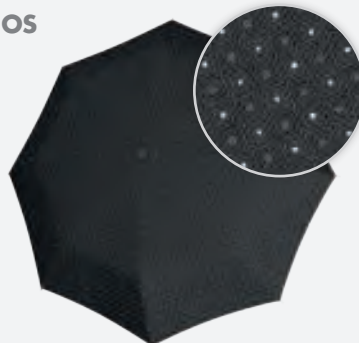

Material | fabric: Pongee

SPENCER GREY

		VE|PU
744316703	Fiber Magic Superstrong	2
746196703	F. Magic Big Chester	2

NOS