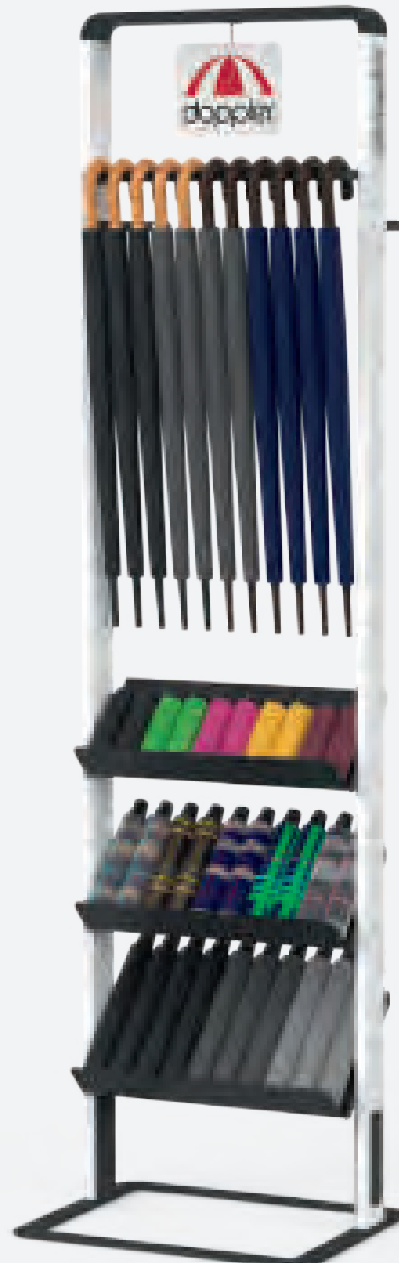

DOPPLER WANDLÖSUNG DOPPLER WALL SOLUTION

Innovative doppler-Wandlösungen für maximalen Komfort und Funktionalität.
Innovative doppler wall solutions for maximum comfort and functionality.

Stück: 28 Stück Taschenschirme 12 Stück Langschirme, inkl. Standfuß
Piece: 28 pcs. pocket umbrella, 12 pcs. long umbrella, inc. stand
Maße: L 50/B 60/H 230 cm
Dimensions: L50/W60/H230 cm

864002403: Standfuß für doppler Wandlösung
864002403: Stand for doppler wall solution