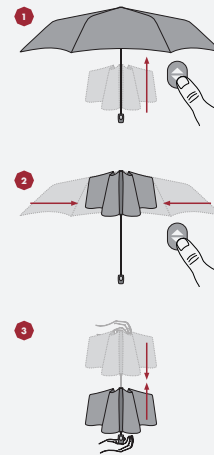

TASCHENSCHIRM POCKET UMBRELLA