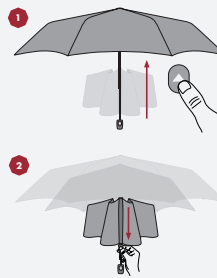

AUTOMATIC

1. Open the tie band. Umbrella opens automatically by pushing the button.
2. For closing the umbrella – push the button and pull the runner down to fold the shaft.

TASCHENSCHIRM POCKET UMBRELLA