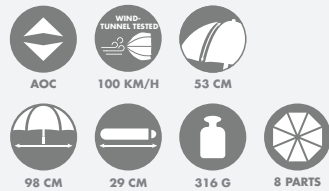

GESTELLE | FRAMES

746165...

FIBER MAGIC

Stabiler Taschenschirm mit Auf-Zu-Automatik und schlichtem Griff.

Sturdy pocket umbrella with open-close automation and plain handle.

Gestell: Stahl, Fiberglas, Alu
Frame: Steel, Fiberglass, Alu

Griff: Kunststoff
Handle: Plastic